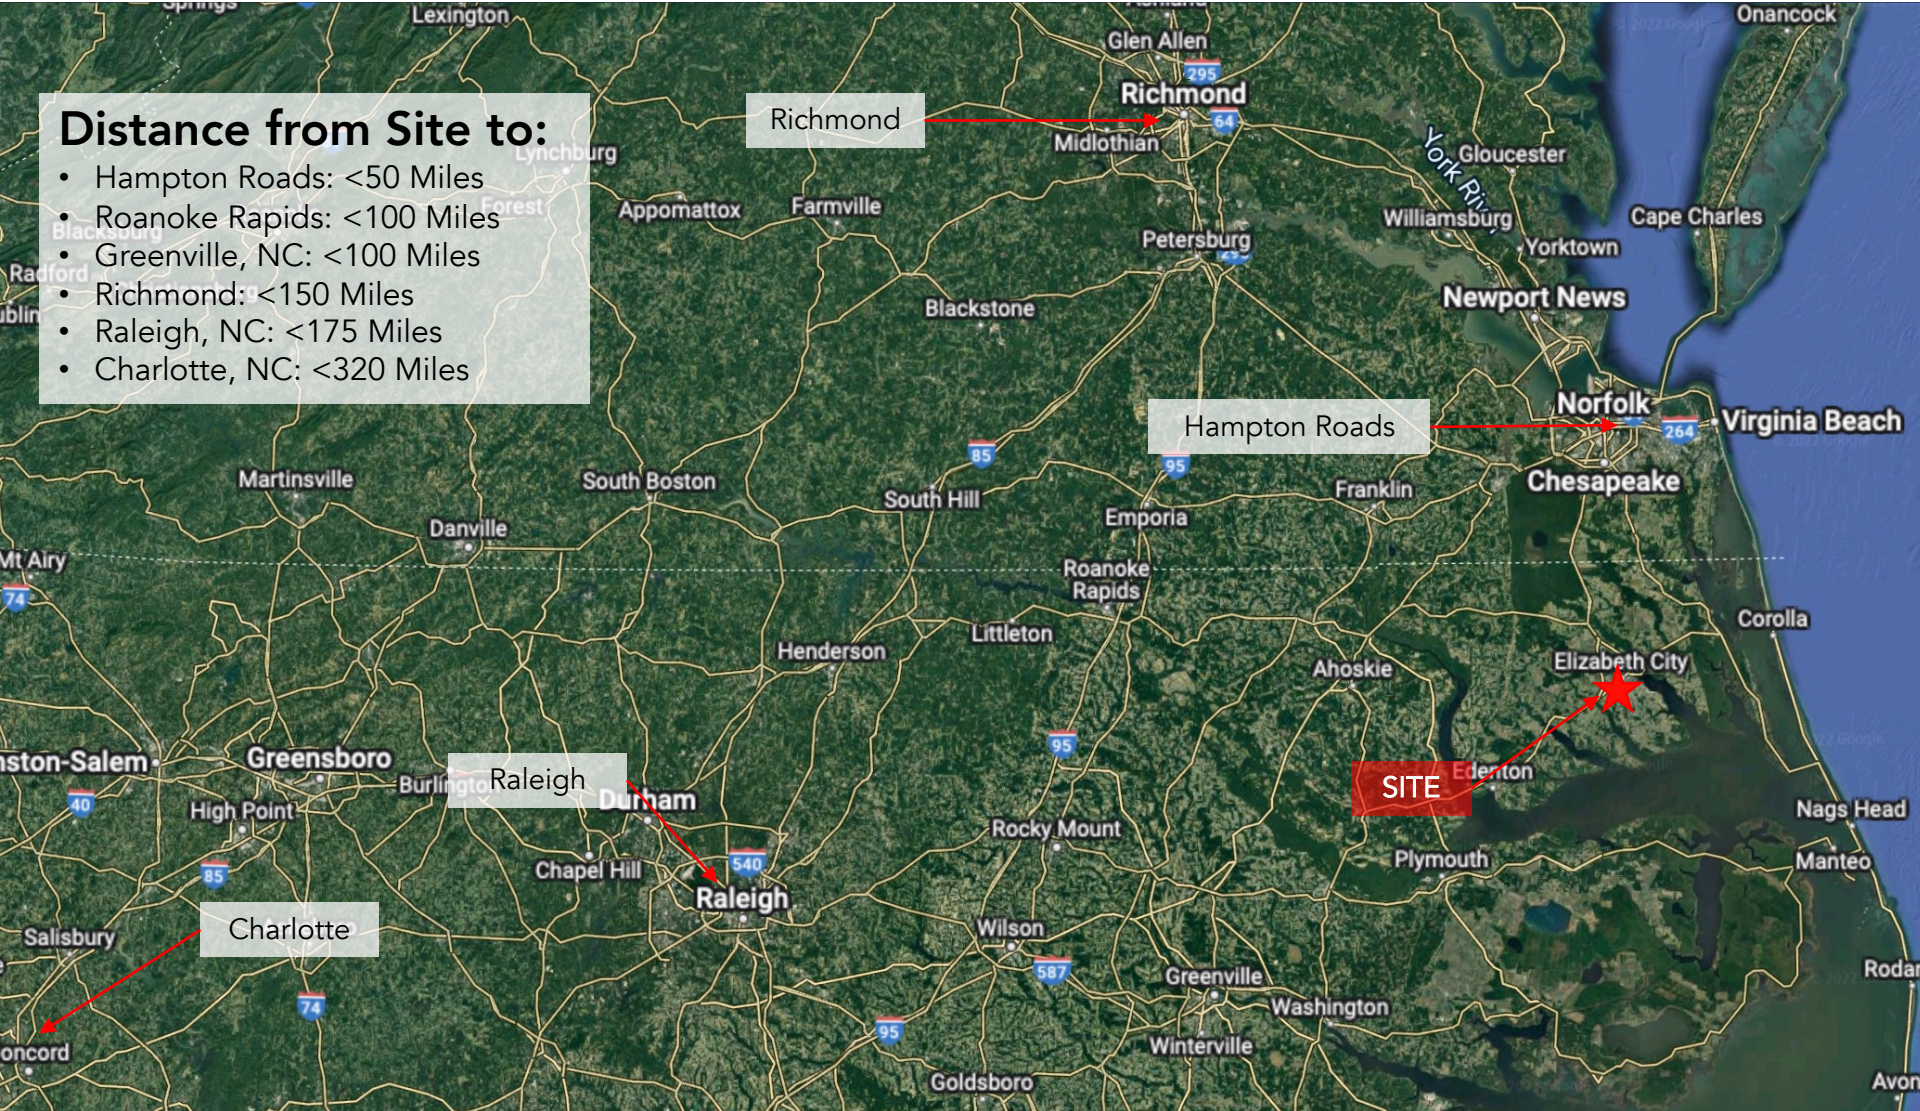

LOWES

ROSES

17

103 Impact Blvd.

11,000 VPD

14,500 VPD

USCG - EC  
USCG Air Station  
EC Regional Airport  
EC State University

# Regional Draw

## Distance from Site to:

- Hampton Roads: <50 Miles
- Roanoke Rapids: <100 Miles
- Greenville, NC: <100 Miles
- Richmond: <150 Miles
- Raleigh, NC: <175 Miles
- Charlotte, NC: <320 Miles